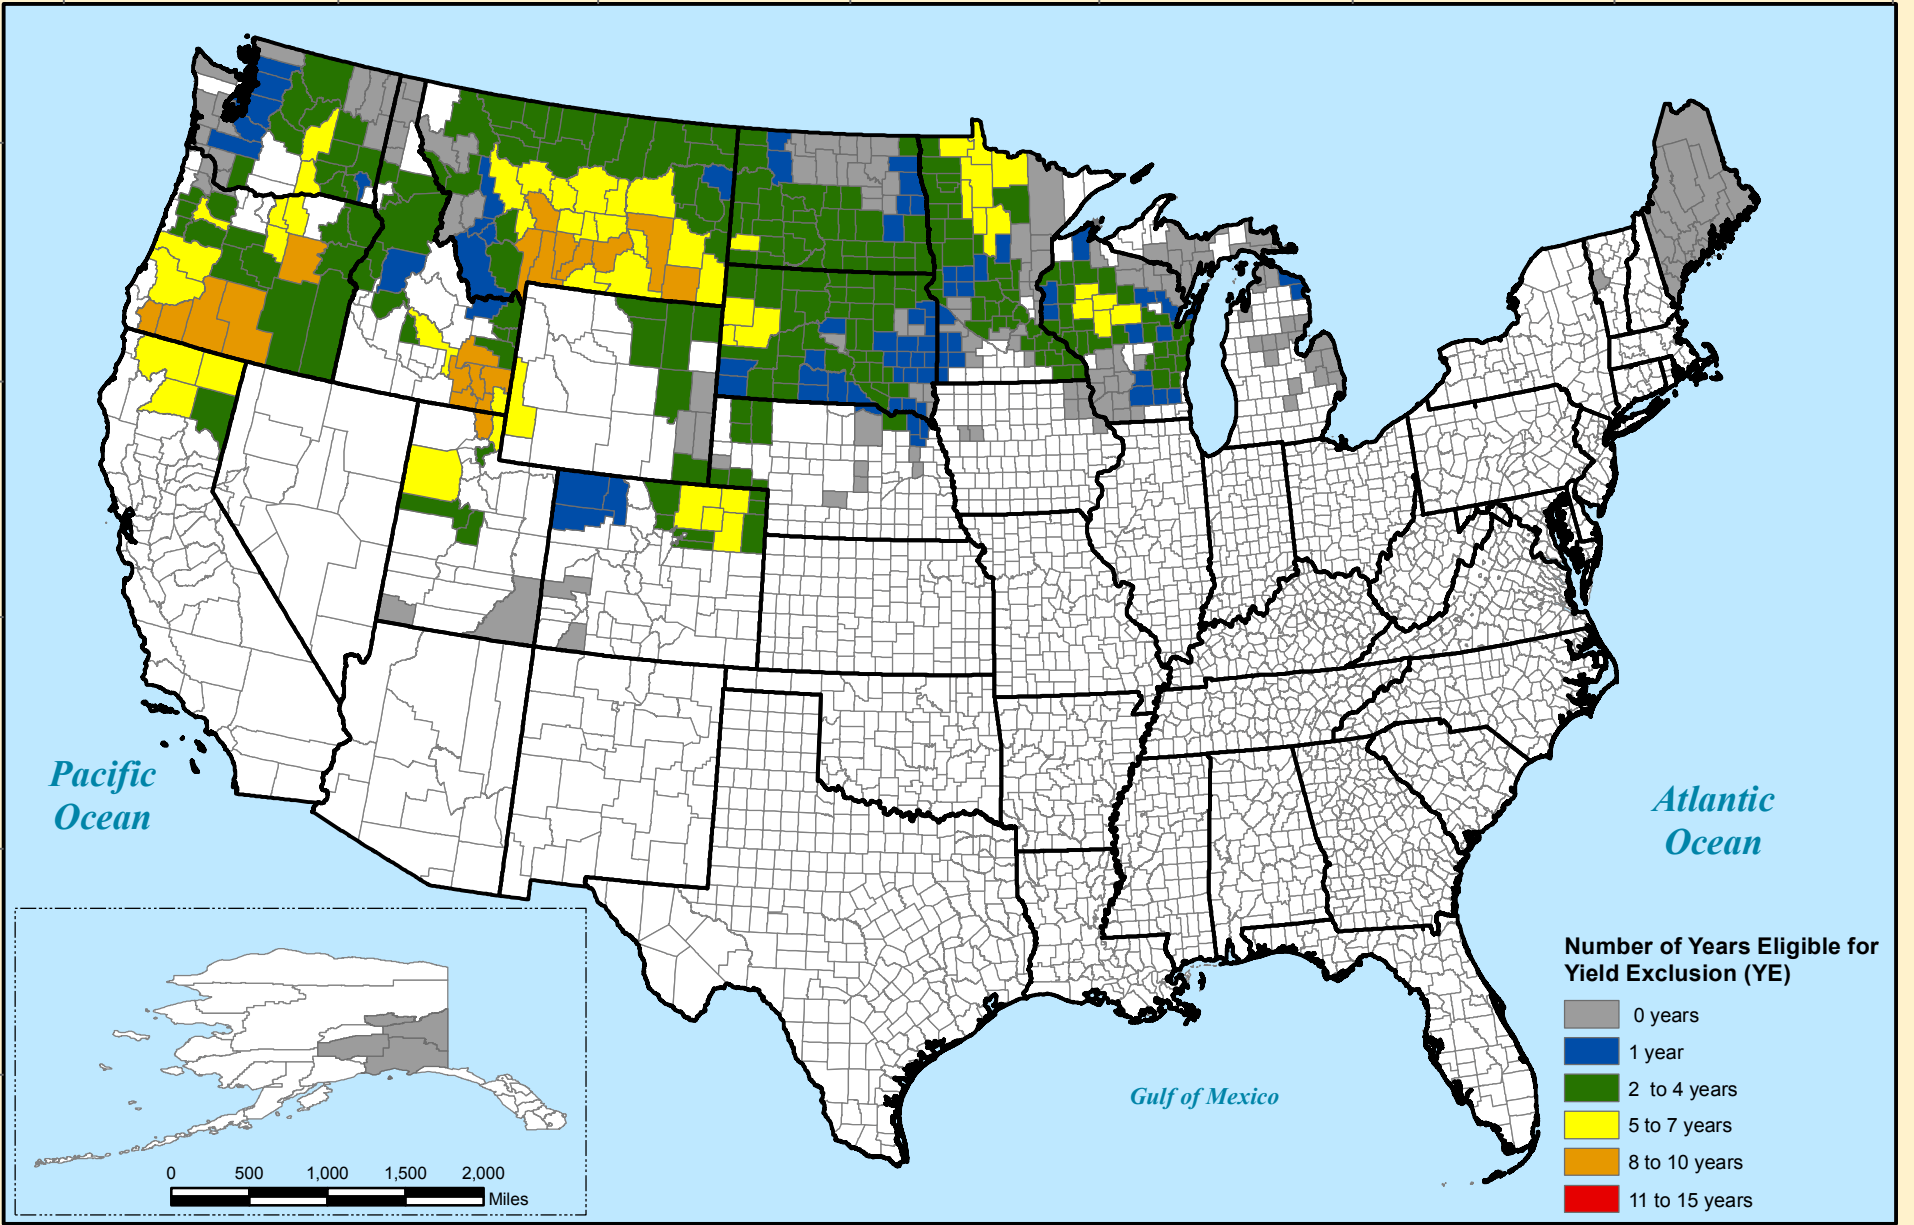

-130° -120° -110° -100° -90° -80° -70° -60°

45°

40°

35°

30°

25°

**Number of Years Eligible for Yield Exclusion (YE)**

- 0 years
- 1 year
- 2 to 4 years
- 5 to 7 years
- 8 to 10 years
- 11 to 15 years

**TABLE**

Links directly to the Commodity table (**double click**)

Barley - Depicts only those counties with a November 30th filing date.

0 125 250 500 750 1,000 Miles

**2015 CROP YEAR  
NON-IRRIGATED BARLEY  
YIELD EXCLUSION (YE)**

Coordinate System: Albers  
Central Meridian: 96°0'0"W  
1st Std Parallel: 20°0'0"N  
2nd Std Parallel: 60°0'0"N  
Latitude of Origin: 40°0'0"N  
Metadata:  
County Files - US Census Tiger  
Files 2013  
YE Coverage - USDA - RMA  
December 2014

**STATEMENT**

The Maps produced represent the number of years (since 1995) eligible for yield exclusion for the 2015 crop year.