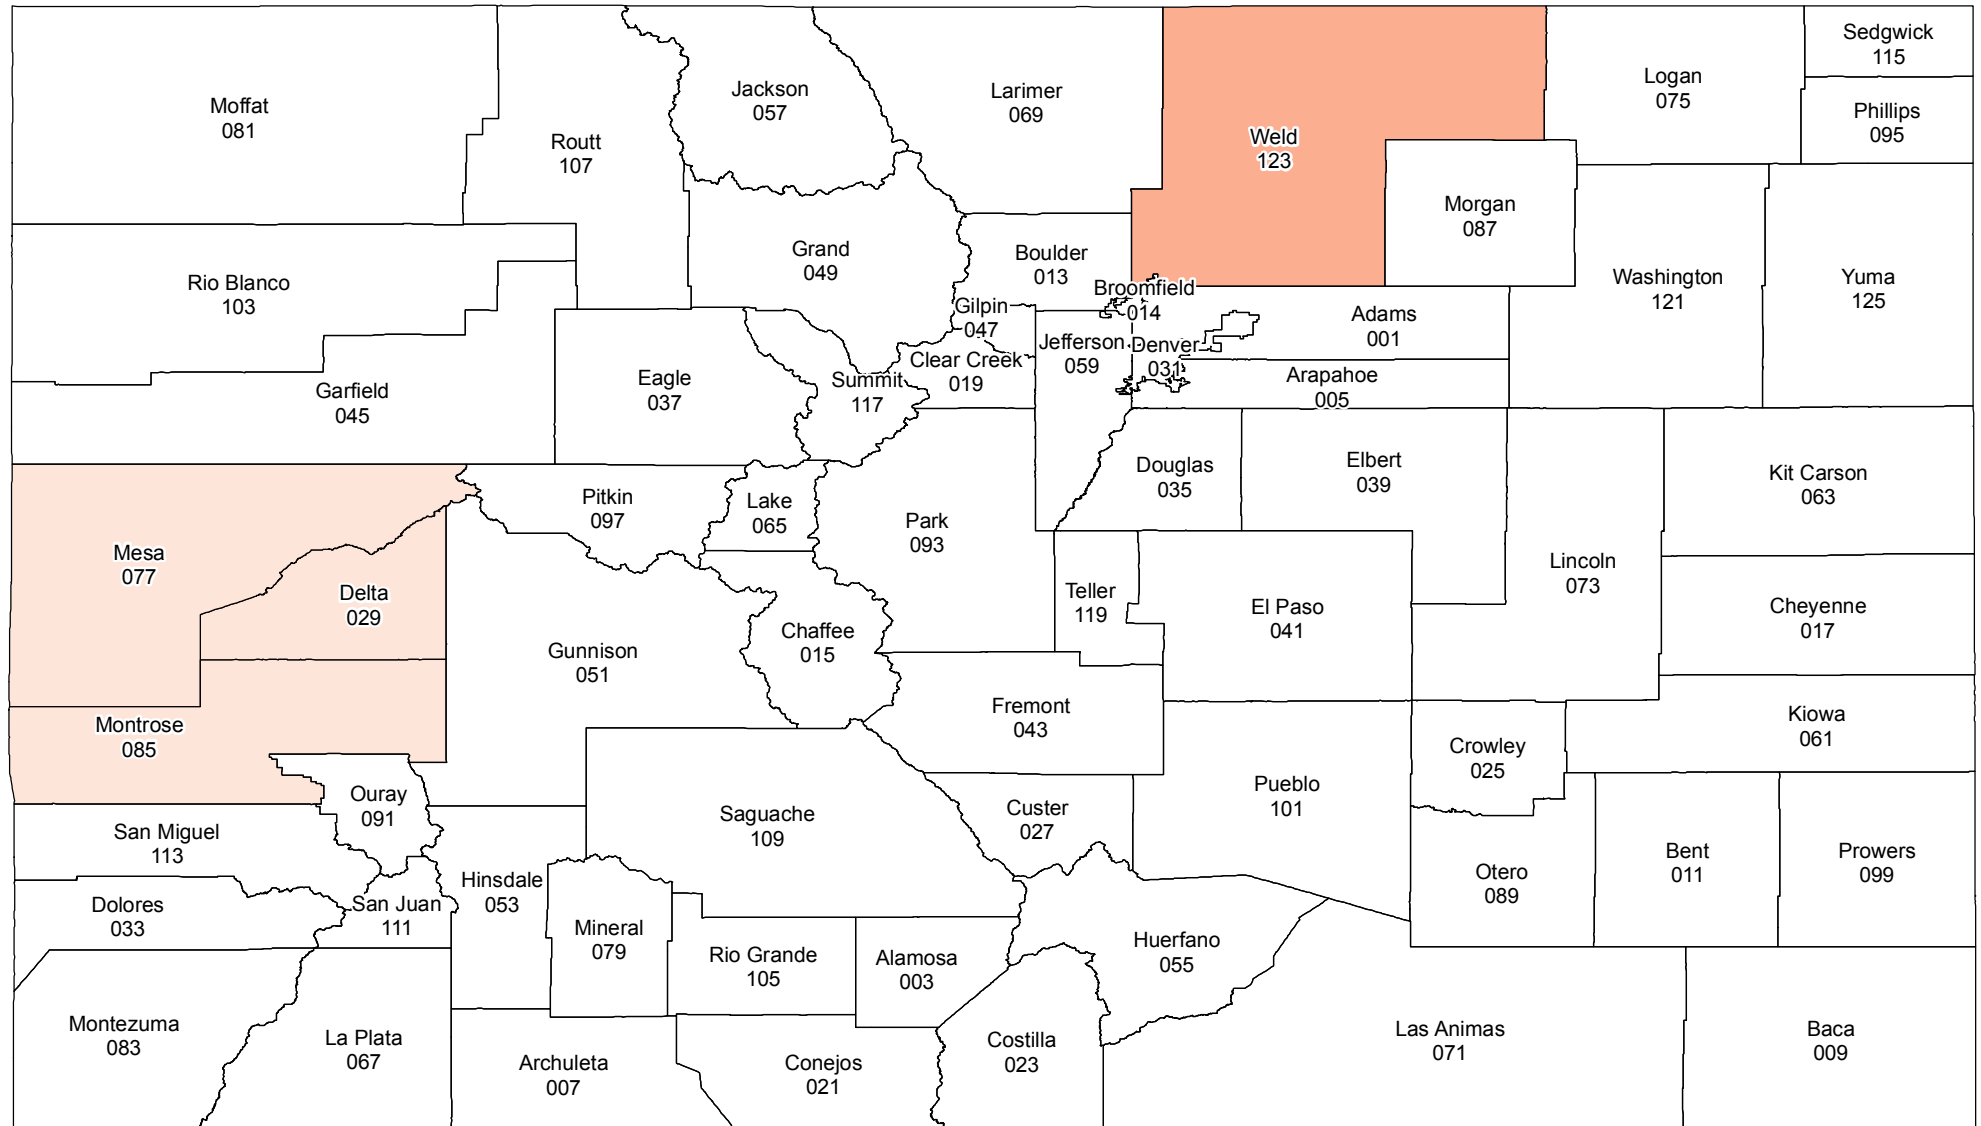

Colorado

2018 Crop Year Final Planting Dates

Fresh Market Sweet Corn

June 15, 2018
 June 25, 2018

Source: Risk Management Agency
 Map Created By: RMA, Topeka Regional Office, Topeka KS
 Map Creation Date: January 12, 2018
 Map Projection: World Mercator

The Information displayed in this map is intended to serve as an aid in displaying data provided or stored by the Risk Management Agency. It does not modify, replace, or supersede and USDA published policy provision or procedure.