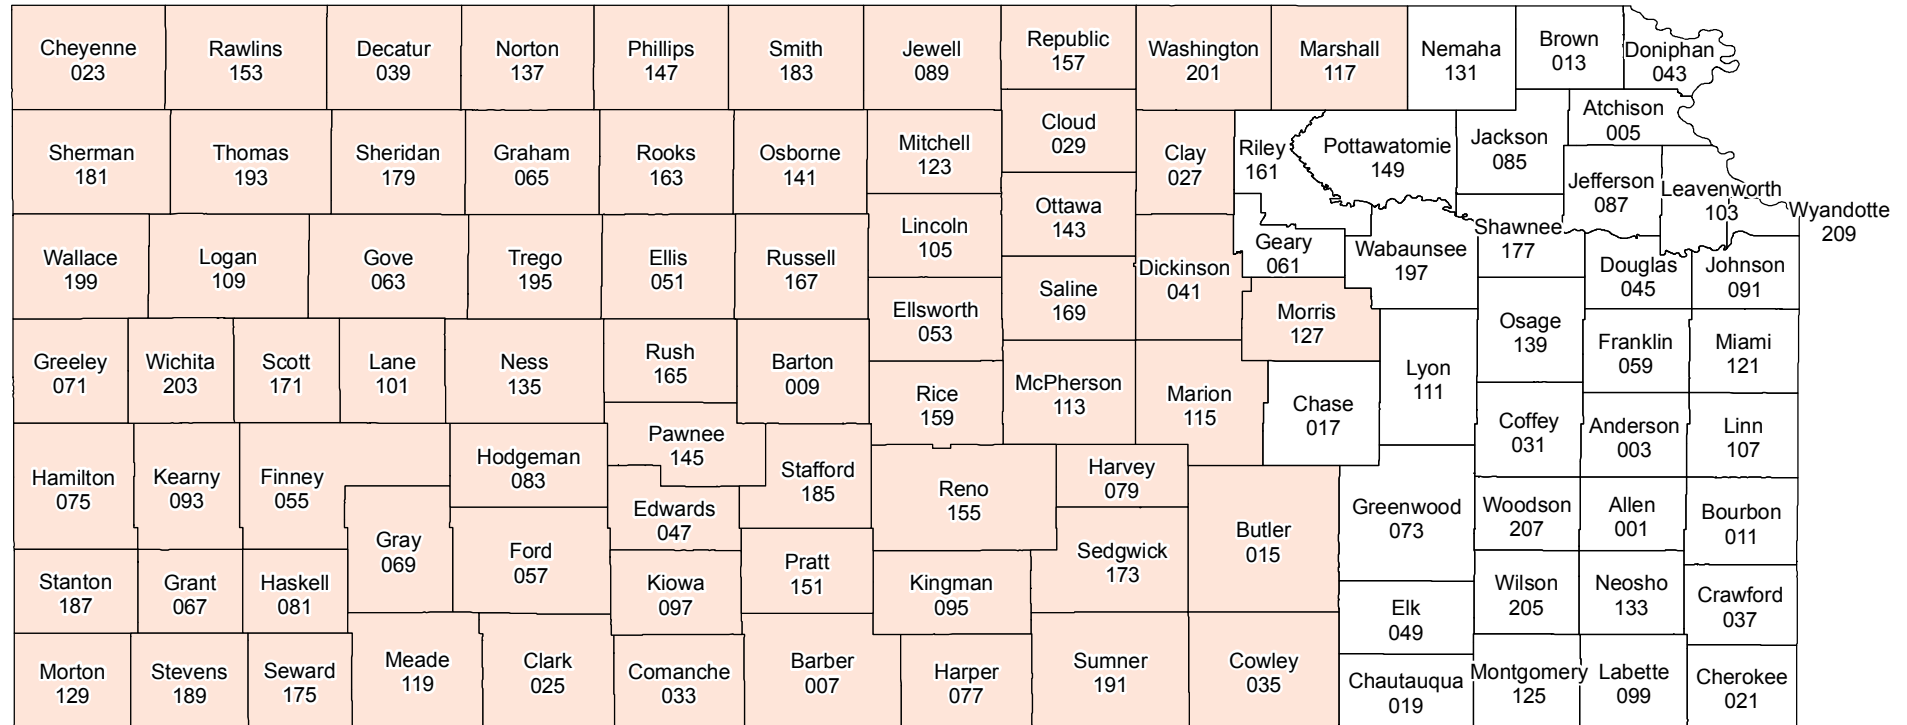

Kansas

2018 Crop Year Final Planting Dates

Sunflowers

June 25, 2018

Source: Risk Management Agency
 Map Created By: RMA, Topeka Regional Office, Topeka KS
 Map Creation Date: January 12, 2018
 Map Projection: World Mercator

The Information displayed in this map is intended to serve as an aid in displaying data provided or stored by the Risk Management Agency. It does not modify, replace, or supersede and USDA published policy provision or procedure.