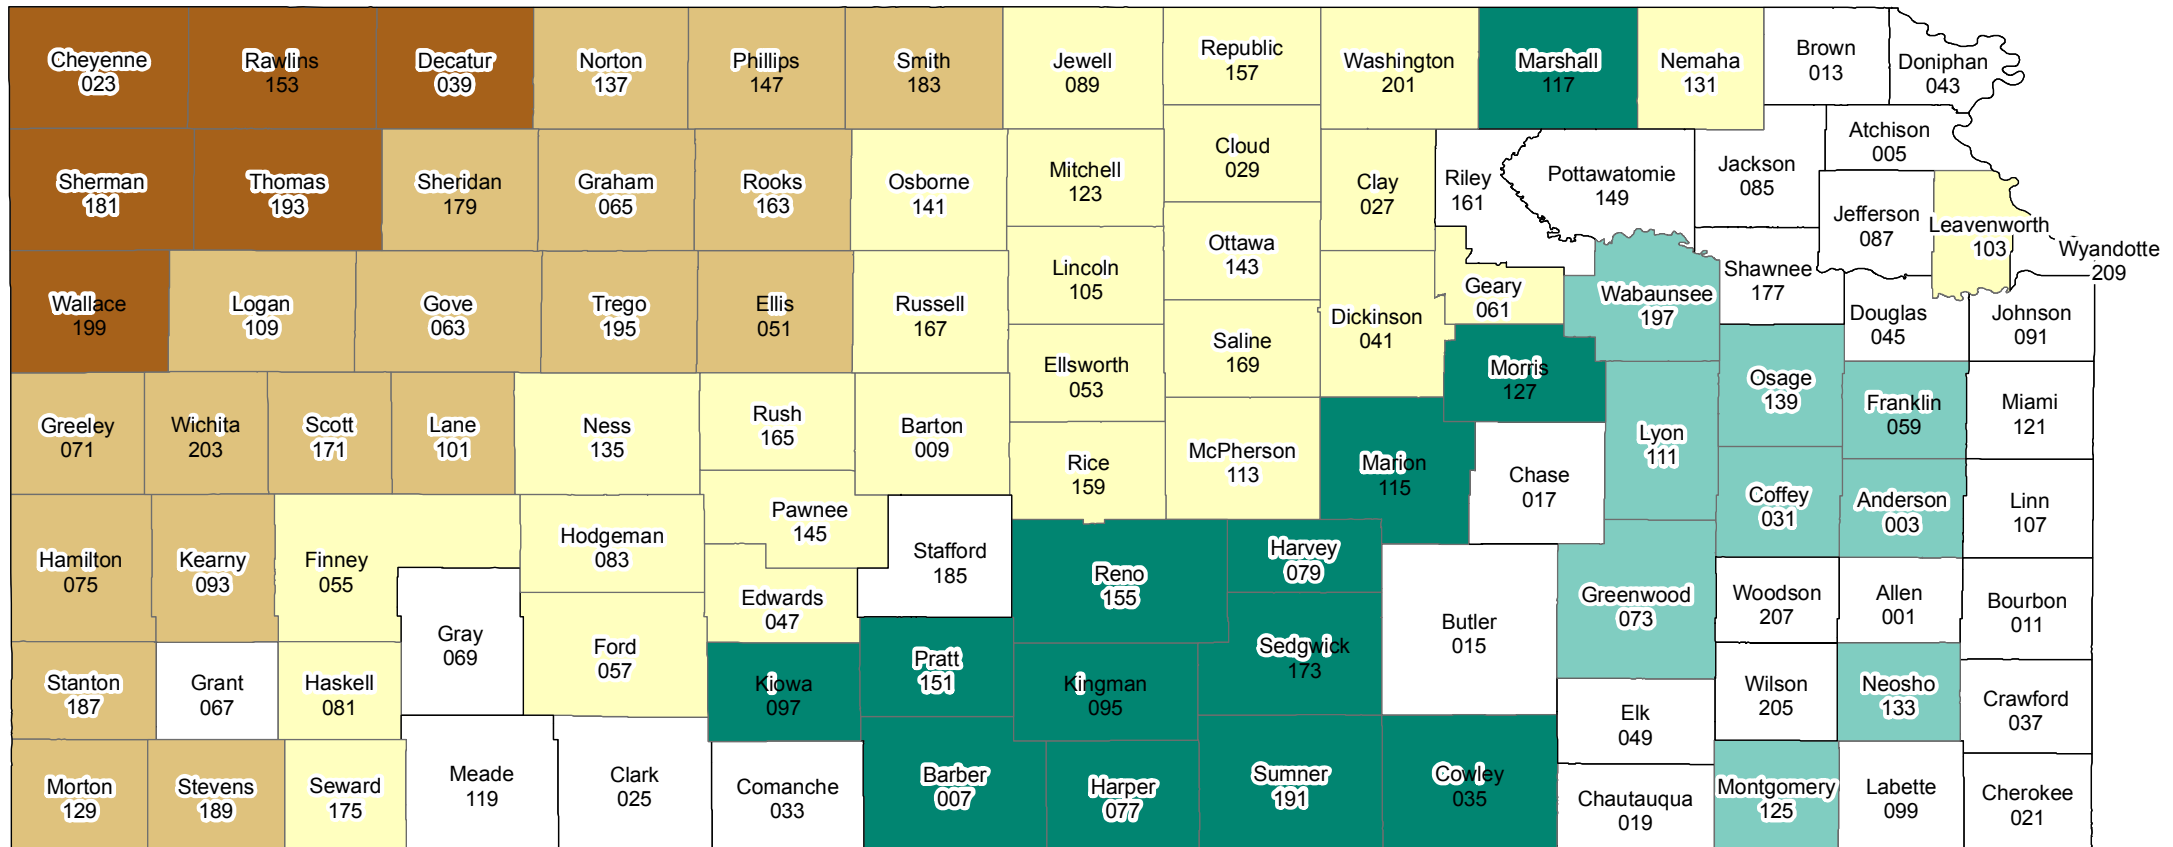

KANSAS

2019 Crop Year Final Planting Dates

BARLEY

Source: Risk Management Agency
 Map Created By: RMA, Topeka Regional Office, Topeka KS
 Map Creation Date: September 05, 2018
 Map Projection: World Mercator

The Information displayed in this map is intended to serve as an aid in displaying data provided or stored by the Risk Management Agency. It does not modify, replace, or supersede and USDA published policy provision or procedure.